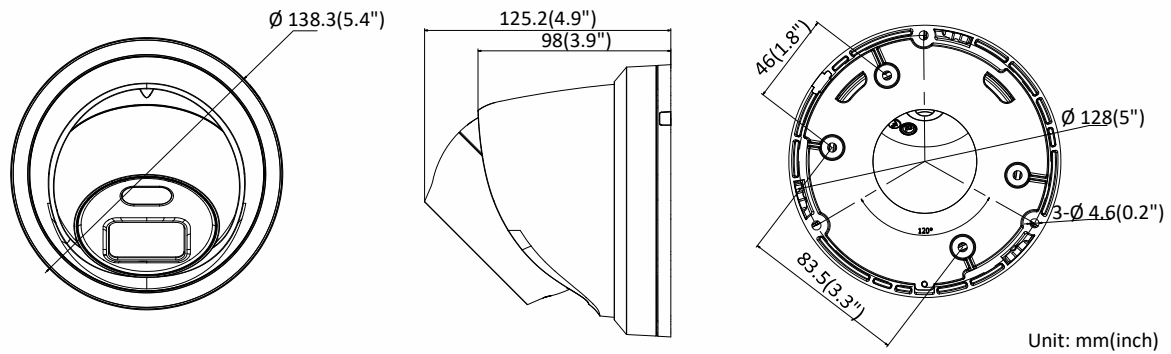

Audio Compression	G.711/G.722.1/G.726/MP2L2/PCM
Audio Bit Rate	64Kbps(G.711)/16Kbps(G.722.1)/16Kbps(G.726)/32-160Kbps(MP2L2)
Network	
Network Storage	Support micro SD/SDHC/SDXC card (128G) local storage, NAS (NFS,SMB/CIFS), ANR
Alarm Trigger	Motion detection, video tampering detection, network disconnected, IP address conflict, illegal login, HDD full, HDD error
Protocols	TCP/IP, ICMP, HTTP, HTTPS, FTP, DHCP, DNS, DDNS, RTP, RTSP, RTCP, PPPoE, NTP, UPnP, SMTP, SNMP, IGMP, 802.1X, QoS, IPv6, UDP, Bonjour
General Function	One-key reset, anti-flicker, three streams, heartbeat, mirror, password protection, privacy mask, watermark, IP address filter
Firmware Version	V5.5.82
API	ONVIF (PROFILE S, PROFILE G), ISAPI
Simultaneous Live View	Up to 6 channels
User/Host	Up to 32 users 3 levels: Administrator, Operator and User
Client	iVMS-4200, Hik-Connect, iVMS-4500, iVMS-5200
Web Browser	Plug-in required live view: IE8+, Chrome 41.0-44, Firefox 30.0-51, Safari 8.0-11 Plug-in free live view: Chrome 45.0+, Firefox 52.0+
Interface	
Communication Interface	1 RJ45 10M/100M self-adaptive Ethernet port
On-board Storage	Built-in micro SD/SDHC/SDXC slot, up to 128 GB
Reset Button	Yes
Audio (-U)	1 audio input (built-in mic), mono sound
General	
Operating Conditions	-30 °C to +60 °C (-22 °F to +140 °F), humidity 95% or less (non-condensing)
Power Supply	12 VDC ± 25%, 5.5 mm coaxial power plug PoE (802.3af, class 3)
Power Consumption	12 VDC, 0.5 A, max. 6 W PoE: (802.3af, 36 V to 57 V), 0.3 A to 0.1 A, max. 7.5 W
Visible Light Range	Up to 30m
Protection Level	-L model: IP67 -LU model: IP66
Material	Camera: Metal, trim ring: Plastic
Dimension	Camera: Φ 138.3 × 125.2 mm (Φ 5.4" × 4.9") With package: 170 × 170 × 150 mm (7" × 7" × 5.9")
Weight	Camera: 575 g (1.3 lb.) With package: 833 g (1.8 lb.)

Available Model

DS-2CD2327G1-L (4/6 mm), DS-2CD2327G1-LU (4/6 mm)

Dimension

Unit: mm(inch)

Accessory

DS-1273ZJ-140
Wall Mount

DS-1271ZJ-140
Pendant Mount

DS-1280ZJ-DM21
Junction Box